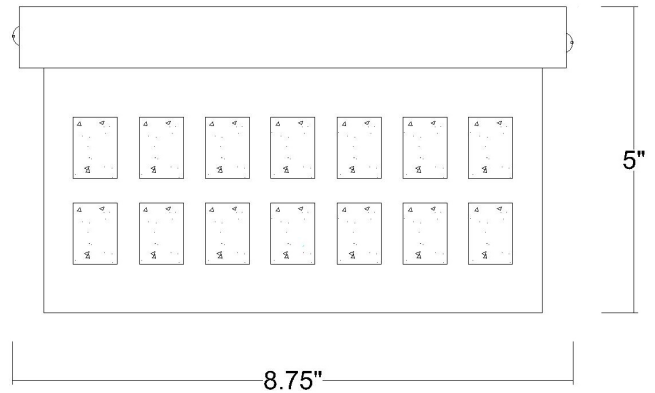

## LETZEL 2-LIGHT FLUSHMOUNT

**Description:** Letzel 2-Light Flushmount

**Finish:** Satin Nickel

**Dimensions:** 8-3/4" Sq. x 5" H

**Bulbs:** 2-60W Med.

**Installed Weight:** 4.6 lbs.

**Certification:** cETL / damp location

**Material:** Stainless steel and glass

**Shades:** NA

**Glass:** Clear Seeded

**Canopy Dimensions:** 8-1/2" Sq.

**Chain/Wire:** NA

**Additional Finishes:** ORB