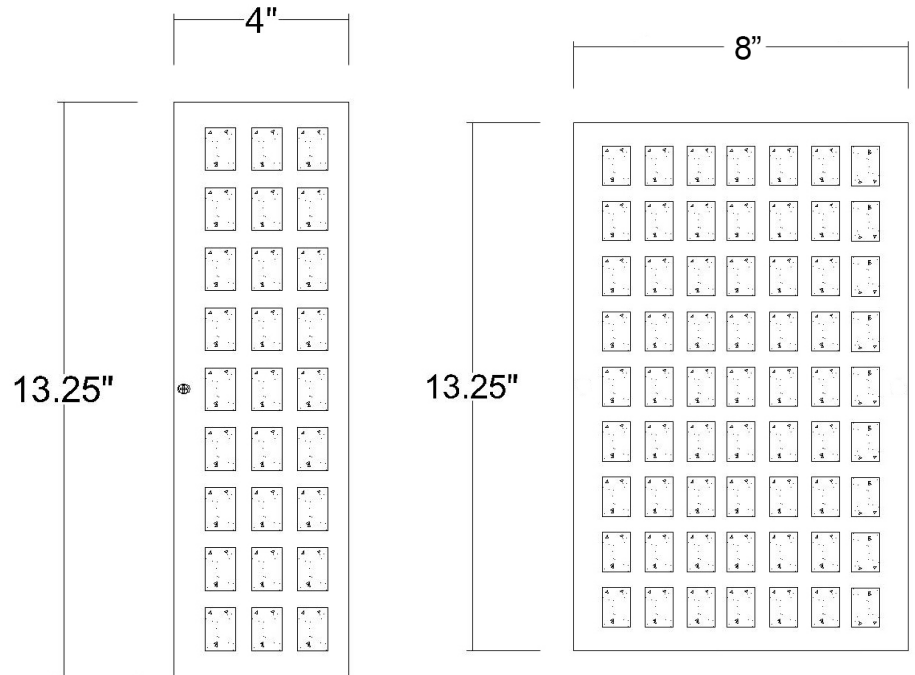

## LETZEL 2-LIGHT WALL LANTERN

<b>Description:</b>	Letzel 2-Light Wall Lantern
<b>Finish:</b>	Oil Rubbed Bronze
<b>Dimensions:</b>	8" W x 13-1/4" H x 4" ext. Height on Center: 6-3/4"
<b>Bulbs:</b>	2-60W Cand.
<b>Installed Weight:</b>	5 lbs.
<b>Certification:</b>	cETL / wet location

<b>Material:</b>	Stainless steel and glass
<b>Shades:</b>	NA
<b>Glass:</b>	Clear Seeded
<b>Back Plate Dimensions:</b>	7-3/4" x 13"
<b>Chain/Wire:</b>	NA
<b>Additional Finishes:</b>	SN