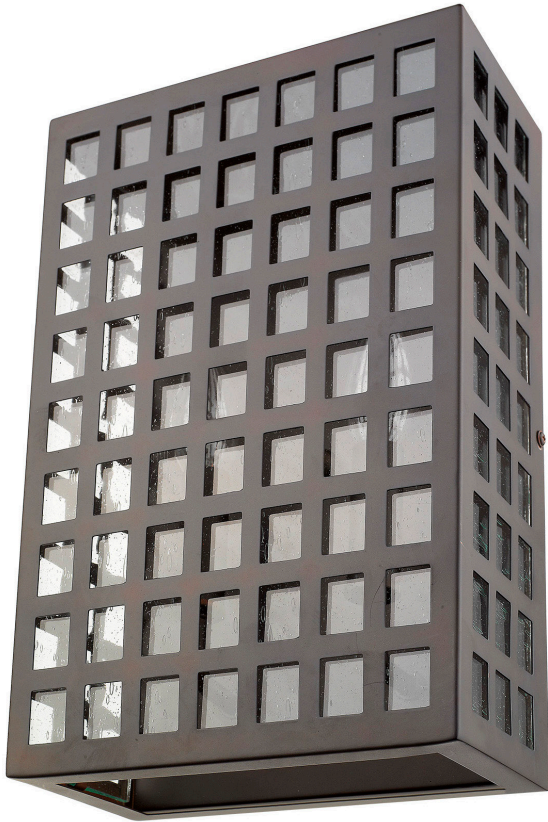

# 1814ORB

## LETZEL 2-LIGHT WALL LANTERN

<b>Description:</b>	Letzel 2-Light Wall Lantern
<b>Finish:</b>	Oil Rubbed Bronze
<b>Dimensions:</b>	8" W x 13-1/4" H x 4" ext. Height on Center: 6-3/4"
<b>Bulbs:</b>	2-60W Cand.
<b>Installed Weight:</b>	5 lbs.
<b>Certification:</b>	cETL / wet location

<b>Material:</b>	Stainless steel and glass
<b>Shades:</b>	NA
<b>Glass:</b>	Clear Seeded
<b>Back Plate Dimensions:</b>	7-3/4" x 13"
<b>Chain/Wire:</b>	NA
<b>Additional Finishes:</b>	SN