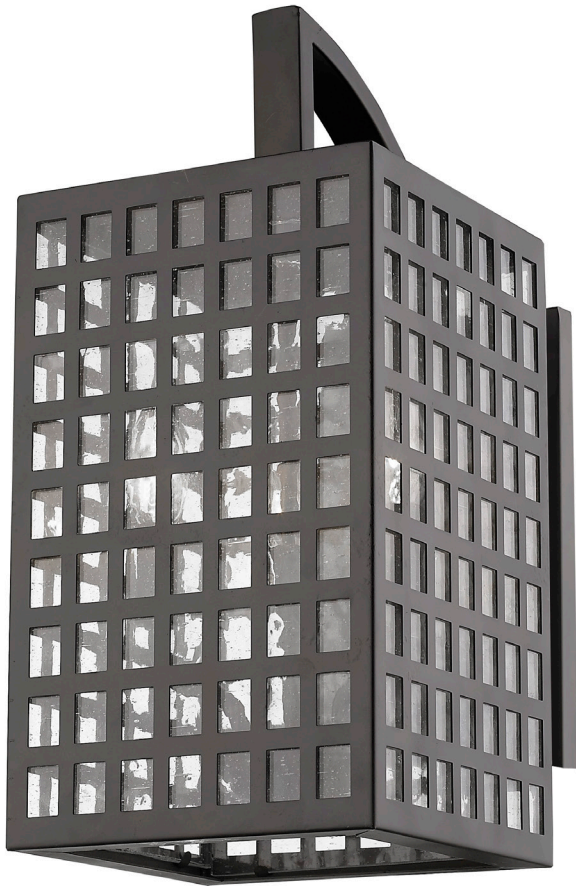

1812ORB

LETZEL 3-LIGHT WALL LANTERN

Description:	Letzel 3-Light Wall Lantern
Finish:	Oil Rubbed Bronze
Dimensions:	8" W x 17-3/4" H x 11" ext. Height on Center: 9-3/4"
Bulbs:	3-60W Cand.
Installed Weight:	9.7 lbs.
Certification:	cETL / wet location

Material:	Stainless steel and glass
Shades:	NA
Glass:	Clear Seeded
Back Plate Dimensions:	6" x 9-3/4"
Chain/Wire:	NA
Additional Finishes:	SN