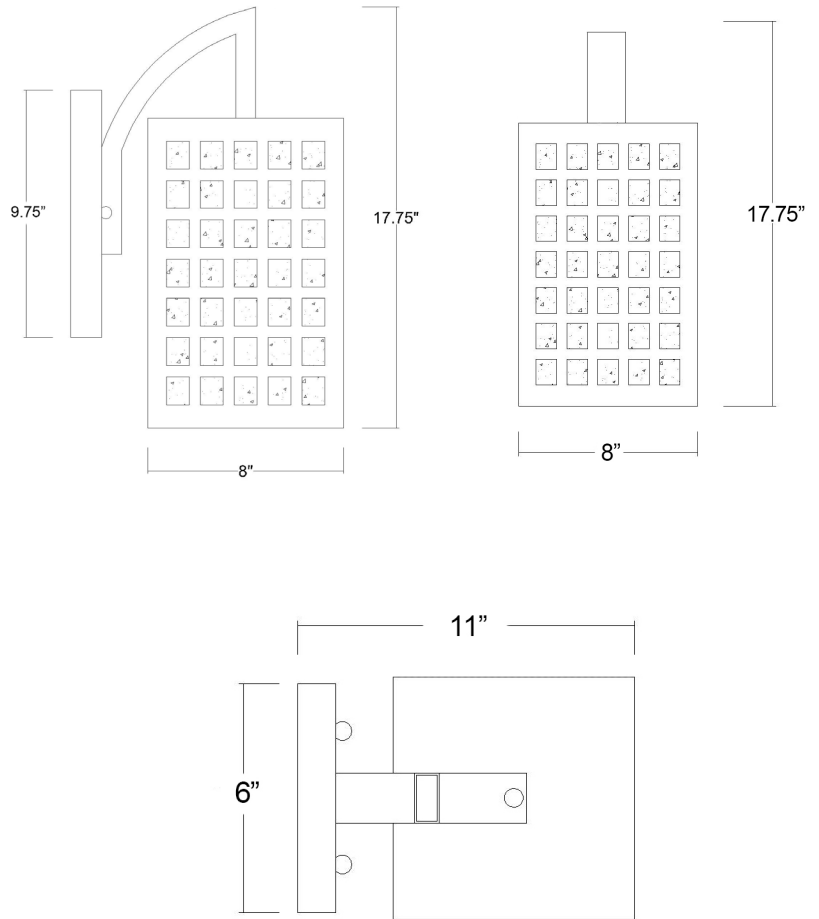

1812ORB

LETZEL 3-LIGHT WALL LANTERN

Description:	Letzel 3-Light Wall Lantern
Finish:	Oil Rubbed Bronze
Dimensions:	8" W x 17-3/4" H x 11" ext. Height on Center: 9-3/4"
Bulbs:	3-60W Cand.
Installed Weight:	9.7 lbs.
Certification:	cETL / wet location

Material:	Stainless steel and glass
Shades:	NA
Glass:	Clear Seeded
Back Plate Dimensions:	6" x 9-3/4"
Chain/Wire:	NA
Additional Finishes:	SN