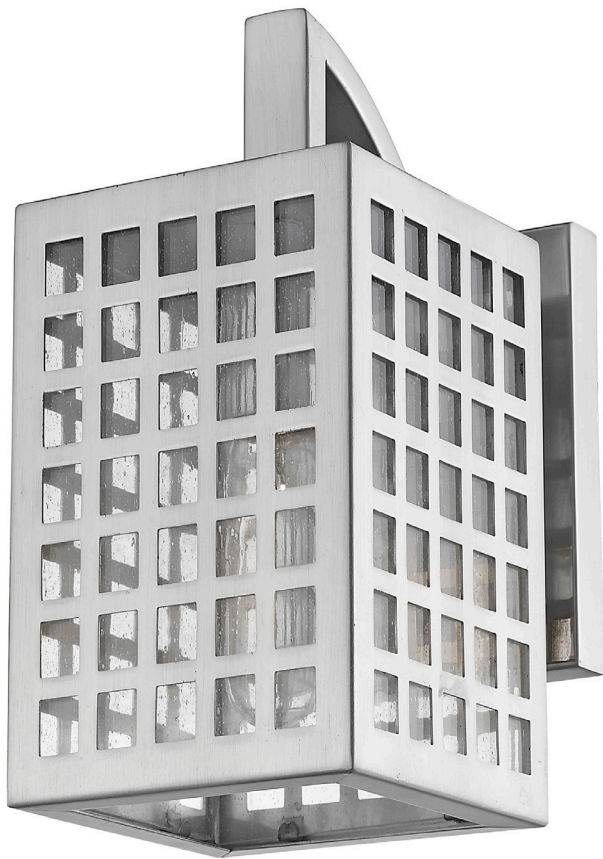

# 1802SN

## LETZEL 1-LIGHT WALL LANTERN

**Description:** Letzel 1-Light Wall Lantern

**Finish:** Satin Nickel

**Dimensions:** 5" W x 10-3/4" H x 7" ext.  
 Height on Center: 6"

**Bulbs:** 1-100W Med.

**Installed Weight:** 3.75 lbs.

**Certification:** cETL / wet location

**Material:** Stainless steel and glass

**Shades:** NA

**Glass:** Clear Seeded

**Back Plate Dimensions:** 4-3/4" x 6-1/4"

**Chain/Wire:** NA

**Additional Finishes:** ORB