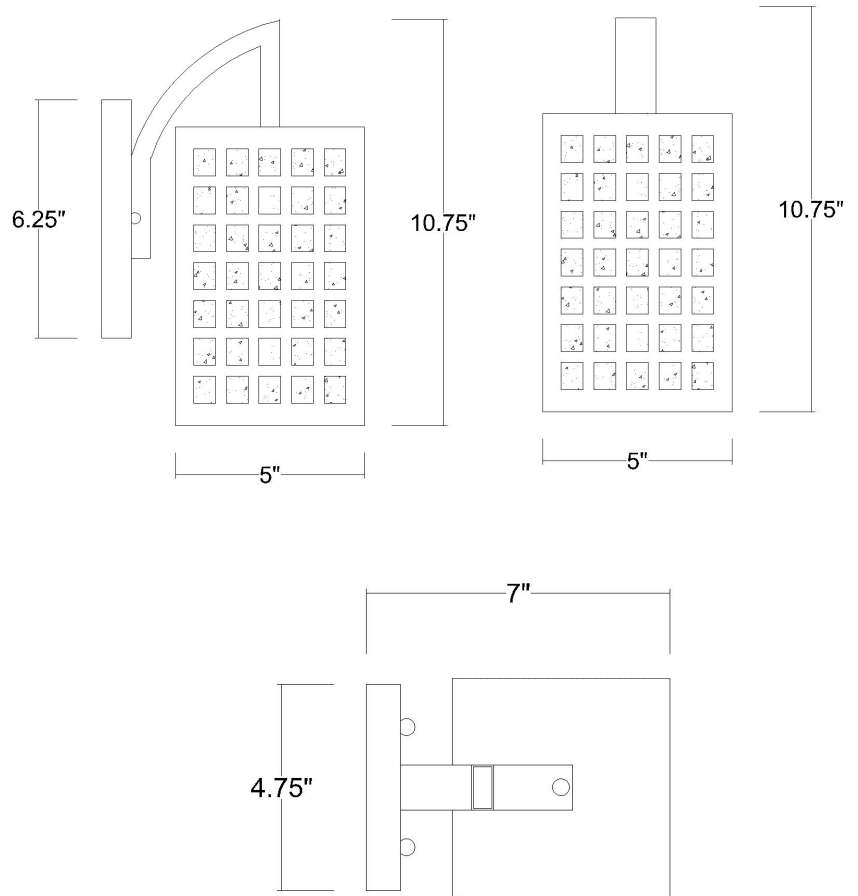

## LETZEL 1-LIGHT WALL LANTERN

**Description:** Letzel 1-Light Wall Lantern

**Finish:** Satin Nickel

**Dimensions:** 5" W x 10-3/4" H x 7" ext.  
 Height on Center: 6"

**Bulbs:** 1-100W Med.

**Installed Weight:** 3.75 lbs.

**Certification:** cETL / wet location

**Material:** Stainless steel and glass

**Shades:** NA

**Glass:** Clear Seeded

**Back Plate Dimensions:** 4-3/4" x 6-1/4"

**Chain/Wire:** NA

**Additional Finishes:** ORB