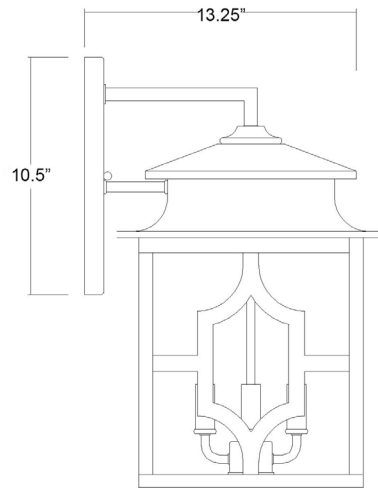

1772ORB

CALVERT 4-LIGHT WALL LANTERN

Description:	Calvert 4-Light Wall Lantern
Finish:	Oil Rubbed Bronze
Dimensions:	12" W x 19-1/2" H x 13-1/4" ext. Height on Center: 5-1/2"
Bulbs:	4-60W Cand.
Installed Weight:	13.65 lbs.
Certification:	cETL / wet location

Material:	Steel and glass
Shades:	NA
Glass:	Clear Seeded
Back Plate Dimensions:	5" x 10-1/2"
Chain/Wire:	NA
Additional Finishes:	NA