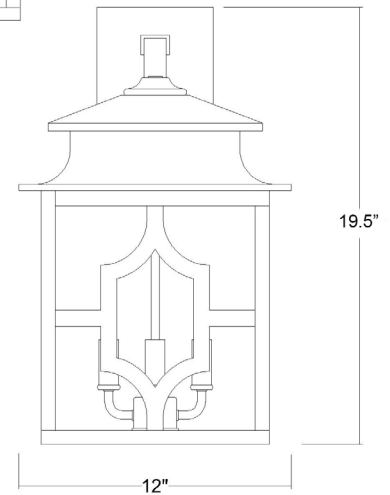

1772ORB

CALVERT 4-LIGHT WALL LANTERN

Description:	Calvert 4-Light Wall Lantern
Finish:	Oil Rubbed Bronze
Dimensions:	12" W x 19-1/2" H x 13-1/4" ext. Height on Center: 5-1/2"
Bulbs:	4-60W Cand.
Installed Weight:	13.65 lbs.
Certification:	cETL / wet location

Material:	Steel and glass
Shades:	NA
Glass:	Clear Seeded
Back Plate Dimensions:	5" x 10-1/2"
Chain/Wire:	NA
Additional Finishes:	NA