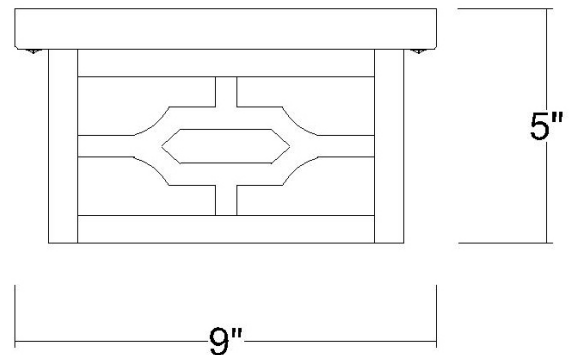

1765ORB

CALVERT 2-LIGHT FLUSHMOUNT

Description:	Calvert 2-Light Flushmount
Finish:	Oil Rubbed Bronze
Dimensions:	9" Sq. x 5" H
Bulbs:	2-60W Med.
Installed Weight:	4.2 lbs.
Certification:	cETL / wet location

Material:	Steel and glass
Shades:	NA
Glass:	Clear Seeded
Canopy Dimensions:	9" Sq.
Chain/Wire:	NA
Additional Finishes:	NA