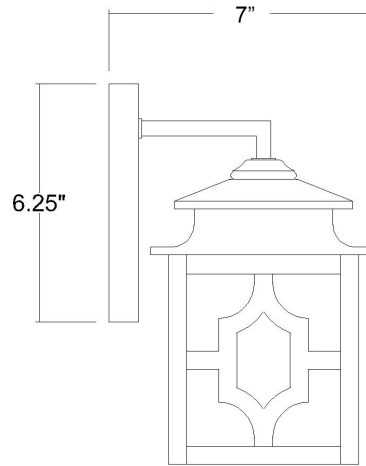

## CALVERT 1-LIGHT WALL LANTERN

<b>Description:</b>	Calvert 1-Light Wall Lantern
<b>Finish:</b>	Oil Rubbed Bronze
<b>Dimensions:</b>	6" W x 10" H x 7" ext. Height on Center: 3-1/4"
<b>Bulbs:</b>	1-100W Med.
<b>Installed Weight:</b>	3.3 lbs.
<b>Certification:</b>	cETL / wet location

<b>Material:</b>	Steel and glass
<b>Shades:</b>	NA
<b>Glass:</b>	Clear Seeded
<b>Back Plate Dimensions:</b>	4-3/4" x 6-1/4"
<b>Chain/Wire:</b>	NA
<b>Additional Finishes:</b>	NA