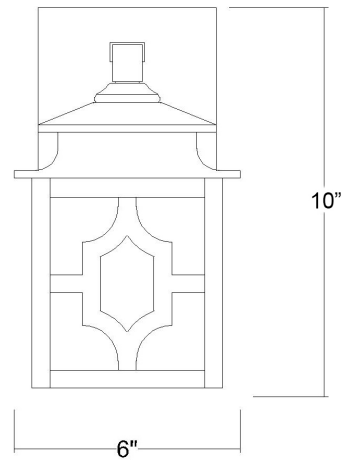

## CALVERT 1-LIGHT WALL LANTERN

<b>Description:</b>	Calvert 1-Light Wall Lantern
<b>Finish:</b>	Oil Rubbed Bronze
<b>Dimensions:</b>	6" W x 10" H x 7" ext. Height on Center: 3-1/4"
<b>Bulbs:</b>	1-100W Med.
<b>Installed Weight:</b>	3.3 lbs.
<b>Certification:</b>	cETL / wet location

<b>Material:</b>	Steel and glass
<b>Shades:</b>	NA
<b>Glass:</b>	Clear Seeded
<b>Back Plate Dimensions:</b>	4-3/4" x 6-1/4"
<b>Chain/Wire:</b>	NA
<b>Additional Finishes:</b>	NA