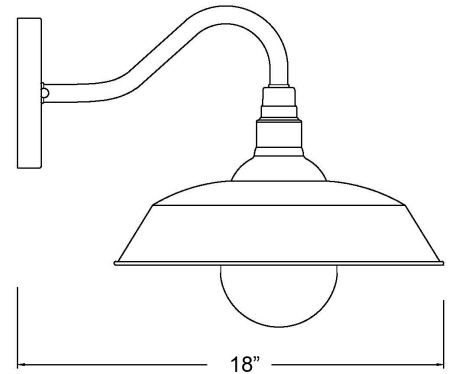

1742SN

BURRY 1-LIGHT WALL LANTERN

Description:	Burry 1-Light Wall Lantern
Finish:	Satin nickel
Dimensions:	14" Dia. x 13-1/2" H x 18" ext. Height on Center: 3-3/4"
Bulbs:	1-100W Med.
Installed Weight:	
Certification:	cETL / wet location

Material:	Steel and glass
Shade:	NA
Glass:	Clear seeded
Back Plate Dimensions:	6-1/4" Dia.
Chain/Wire:	NA
Additional Finishes:	ATB, BK, CO, ORB