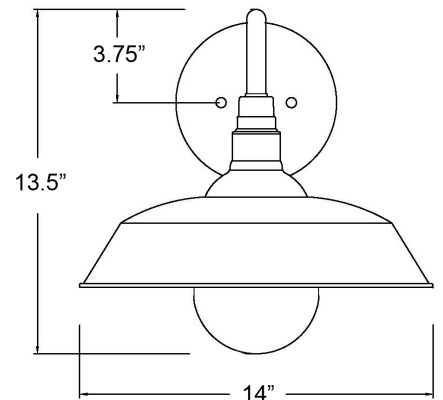

1742SN

BURRY 1-LIGHT WALL LANTERN

Description:	Burry 1-Light Wall Lantern
Finish:	Satin nickel
Dimensions:	14" Dia. x 13-1/2" H x 18" ext. Height on Center: 3-3/4"
Bulbs:	1-100W Med.
Installed Weight:	
Certification:	cETL / wet location

Material:	Steel and glass
Shade:	NA
Glass:	Clear seeded
Back Plate Dimensions:	6-1/4" Dia.
Chain/Wire:	NA
Additional Finishes:	ATB, BK, CO, ORB