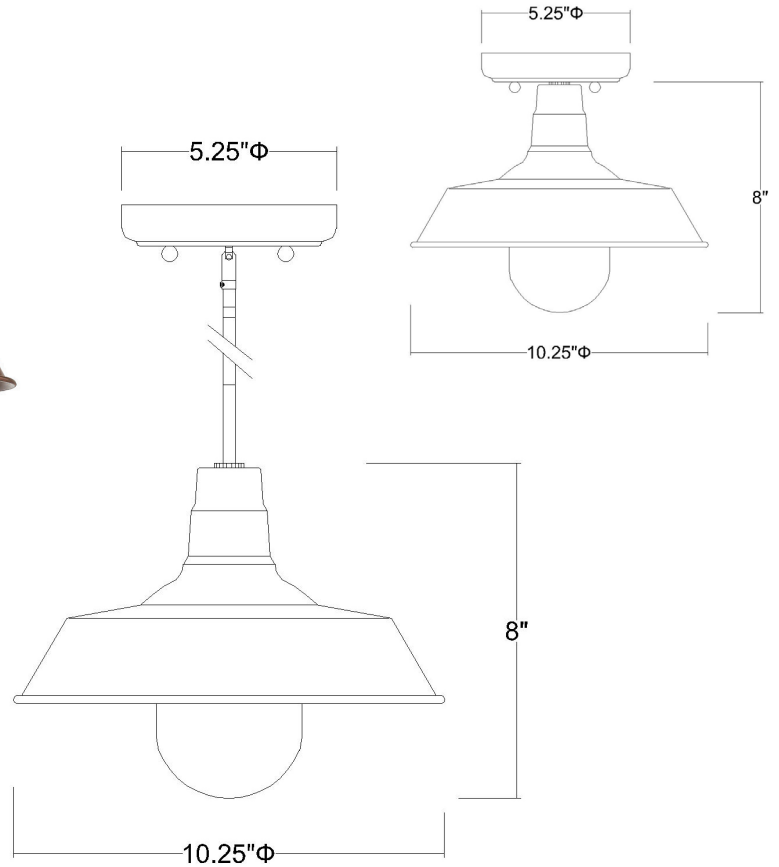

1736CO

BURRY 1-LIGHT MINI PENDANT

Description: Burry 1-Light Mini Pendant

Finish: Copper

Dimensions: 10-1/4" Dia. x 8" H

Bulbs: 1-60W Med.

Installed Weight: 3 lbs.

Certification: cETL / wet location

Material: Steel and glass

Shade: NA

Glass: Clear seeded

Canopy Dimensions: 5-1/4" Dia.

Chain/Wire: 10' Wire

Stems: 3-12", 1-6", 1-3"

Additional Finishes: ATB, BK, ORB, SN