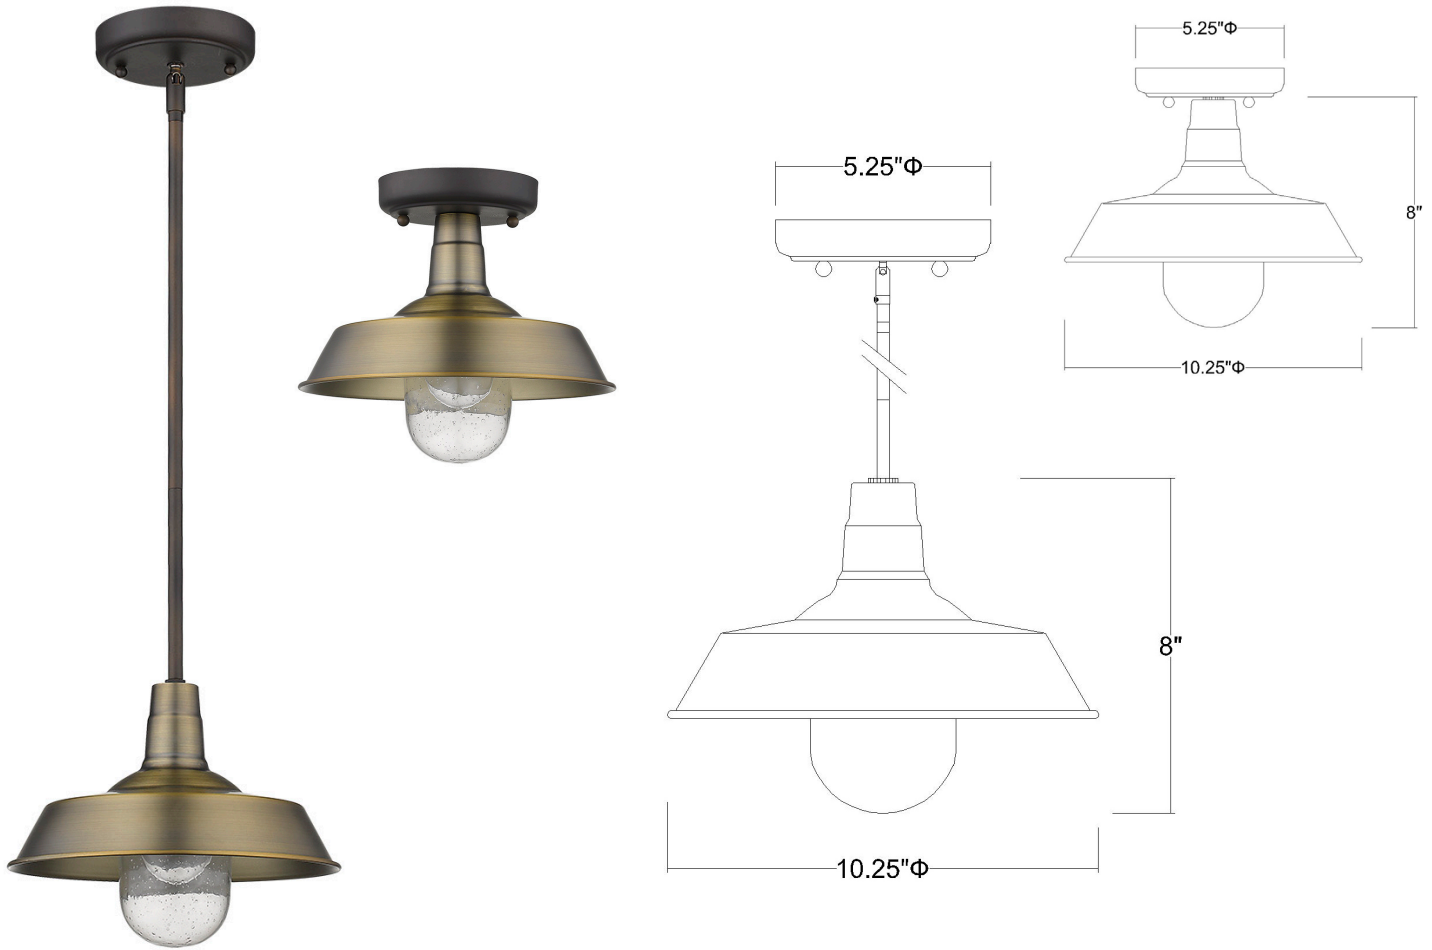

1736ATB

BURRY 1-LIGHT MINI PENDANT

Description: Burry 1-Light Mini Pendant

Finish: Antique Brass

Dimensions: 10-1/4" Dia. x 8" H

Bulbs: 1-60W Med.

Installed Weight: 3 lbs.

Certification: cETL / wet location

Material: Steel and glass

Shade: NA

Glass: Clear seeded

Canopy Dimensions: 5-1/4" Dia.

Chain/Wire: 10' Wire

Stems: 3-12", 1-6", 1-3"

Additional Finishes: BK, CO, ORB, SN