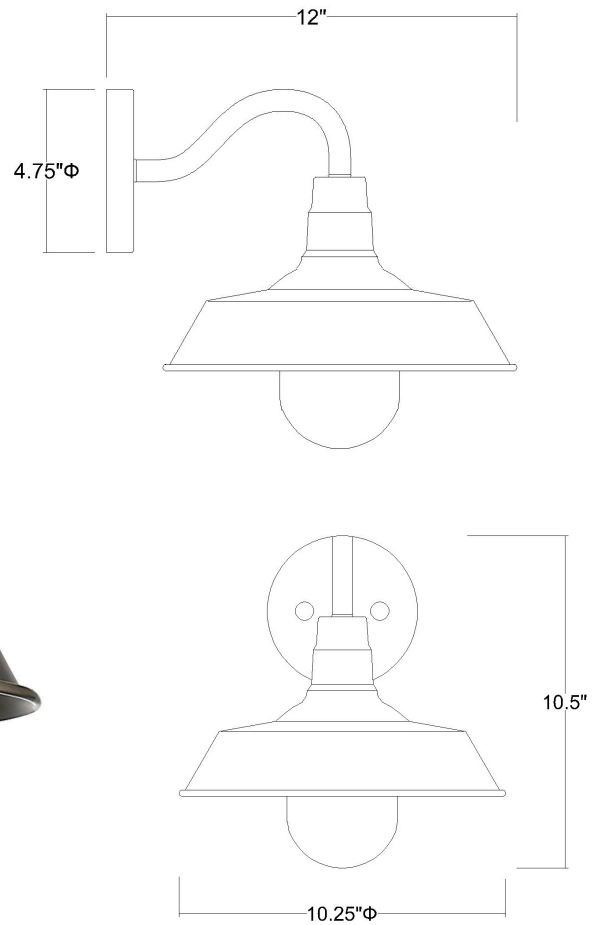

1732ATB

BURRY 1-LIGHT WALL LANTERN

Description:	Burry 1-Light Wall Lantern
Finish:	Antique Brass
Dimensions:	10-1/4" W x 10-1/2" H x 12" ext. Height on Center: 2-1/2"
Bulbs:	1-60W Med.
Installed Weight:	2.2 lbs.
Certification:	cETL / wet location

Material:	Steel and glass
Shades:	NA
Glass:	Clear seeded
Back Plate Dimensions:	4-3/4" Dia.
Chain/Wire:	NA
Additional Finishes:	BK, CO, ORB, SN