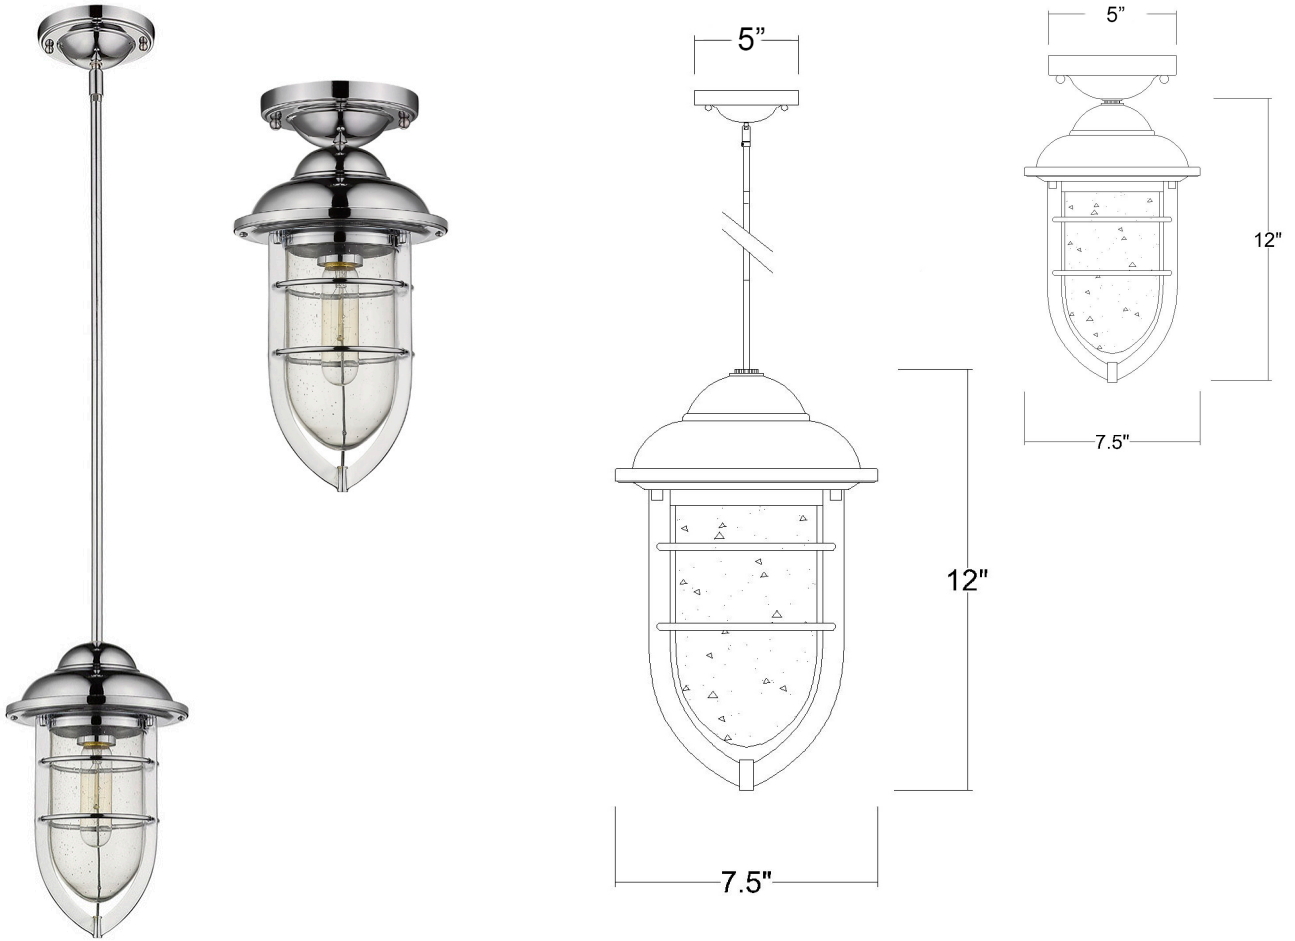

1706CH

DYLAN 1-LIGHT MINI PENDANT

Description: Dylan 1-Light Mini Pendant

Finish: Chrome

Dimensions: 7-1/2" Dia. x 12" H

Bulbs: 1-60W Med.

Installed Weight: 4 lbs.

Certification: cETL / damp location

Material: Steel and glass

Shades: NA

Glass: Clear Seeded

Canopy Dimensions: 5" Dia.

Chain/Wire: 10' Wire

Stems: 3-12", 1-6", 1-3"

Additional Finishes: ORB