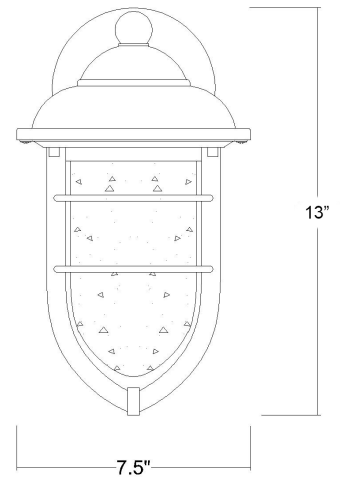

1702CH

DYLAN 1-LIGHT WALL LANTERN

Description:	Dylan 1-Light Wall Lantern
Finish:	Chrome
Dimensions:	7-1/2" W x 13" H x 8-1/2" ext. Height on Center: 2-1/2"
Bulbs:	1-100W Med.
Installed Weight:	3.3 lbs
Certification:	cETL / wet location

Material:	Steel and glass
Shades:	NA
Glass:	Clear Seeded
Back Plate Dimensions:	5" Dia.
Chain/Wire:	NA
Additional Finishes:	ORB