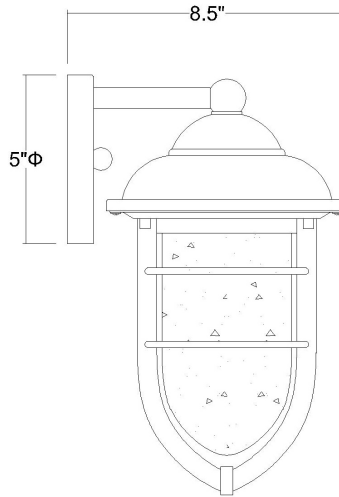

1702CH

DYLAN 1-LIGHT WALL LANTERN

Description:	Dylan 1-Light Wall Lantern
Finish:	Chrome
Dimensions:	7-1/2" W x 13" H x 8-1/2" ext. Height on Center: 2-1/2"
Bulbs:	1-100W Med.
Installed Weight:	3.3 lbs
Certification:	cETL / wet location

Material:	Steel and glass
Shades:	NA
Glass:	Clear Seeded
Back Plate Dimensions:	5" Dia.
Chain/Wire:	NA
Additional Finishes:	ORB