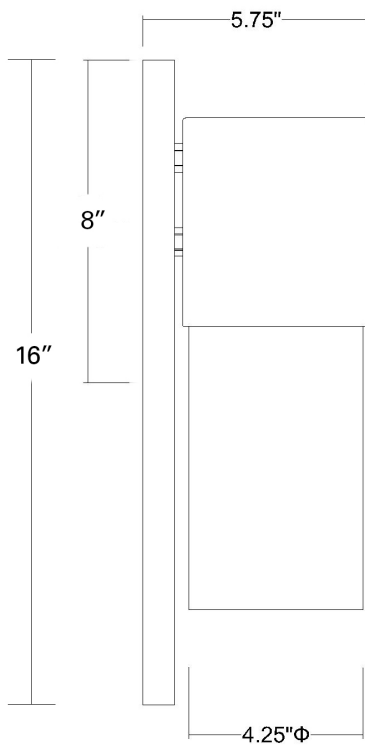

1511MN

COOPER 1-LIGHT WALL SCONCE

Side View

Front View

Description:	Cooper 1-light wall sconce
Finish:	Matte nickel
Dimensions:	6-1/4" W x 16" H x 5-3/4" ext. Height on center: 8"
Bulbs:	1-100w medium
Installed Weight:	3 lbs.
Certification:	Wet location / ETL

Material:	Iron and glass
Shade:	Glass
Glass:	Opal glass
Back Plate Dimensions:	6-1/4" x 16"
Chain/Wire:	NA
Additional Finishes:	Oil-rubbed bronze and raw brass