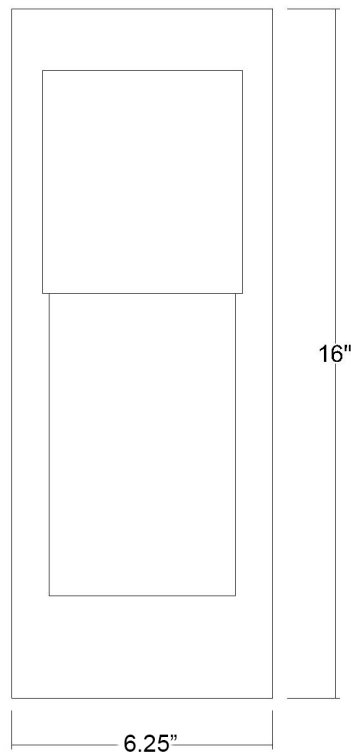

1511MN

COOPER 1-LIGHT WALL SCONCE

Side View

Front View

Description:	Cooper 1-light wall sconce
Finish:	Matte nickel
Dimensions:	6-1/4" W x 16" H x 5-3/4" ext. Height on center: 8"
Bulbs:	1-100w medium
Installed Weight:	3 lbs.
Certification:	Wet location / ETL

Material:	Iron and glass
Shade:	Glass
Glass:	Opal glass
Back Plate Dimensions:	6-1/4" x 16"
Chain/Wire:	NA
Additional Finishes:	Oil-rubbed bronze and raw brass