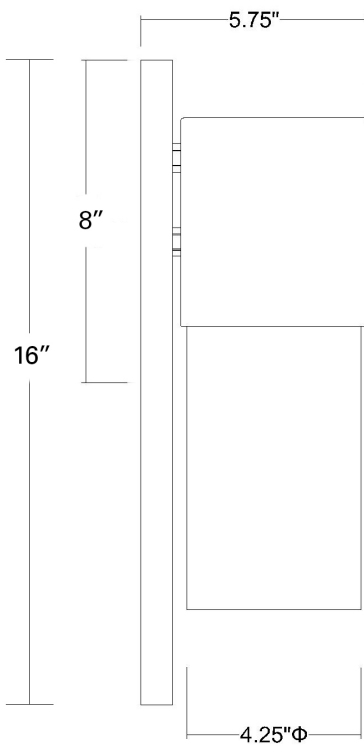

1511RB

COOPER 1-LIGHT WALL SCONCE

Side View

Front View

Description:	Cooper 1-light wall sconce
Finish:	Raw brass
Dimensions:	6" W x 16" H x 5-3/4" ext. Height on center: 8"
Bulbs:	1-100w medium, 120V
Installed Weight:	3 lbs.
Certification:	Wet location / ETL

Material:	Iron and glass
Shade:	Glass
Glass:	Opal glass
Back Plate Dimensions:	6" x 16"
Chain/Wire:	NA
Additional Finishes:	Matte nickel and oil rubbed bronze