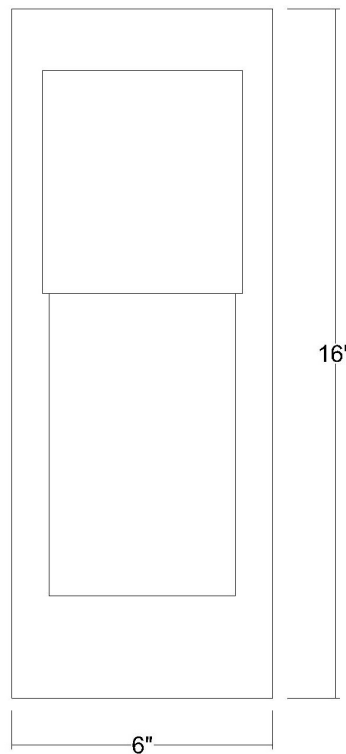

1511RB

COOPER 1-LIGHT WALL SCONCE

Side View

Front View

Description:	Cooper 1-light wall sconce
Finish:	Raw brass
Dimensions:	6" W x 16" H x 5-3/4" ext. Height on center: 8"
Bulbs:	1-100w medium, 120V
Installed Weight:	3 lbs.
Certification:	Wet location / ETL

Material:	Iron and glass
Shade:	Glass
Glass:	Opal glass
Back Plate Dimensions:	6" x 16"
Chain/Wire:	NA
Additional Finishes:	Matte nickel and oil rubbed bronze