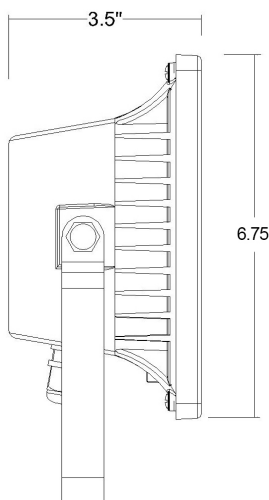

1423BZ LED FLOODLIGHT

Front View

Side View

Description:	LED Floodlight
Finish:	Bronze
Dimensions:	8-1/2" W x 6-3/4" H x 3-1/2" ext.
Bulbs:	50w integrated LED 6193 lumens
Installed Weight:	6.15 lbs.
Certification:	Wet location / c UL

Material:	Cast aluminum and glass
Shade:	Clear tempered glass panel
Glass:	Clear tempered
Canopy Dimensions:	NA
Chain/Wire:	NA
Additional Finishes:	NA