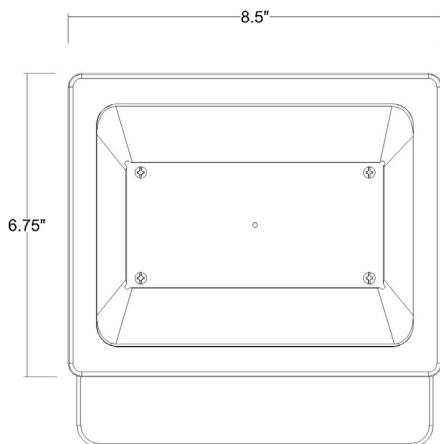

1423BZ LED FLOODLIGHT

Front View

Side View

Description:	LED Floodlight
Finish:	Bronze
Dimensions:	8-1/2" W x 6-3/4" H x 3-1/2" ext.
Bulbs:	50w integrated LED 6193 lumens
Installed Weight:	6.15 lbs.
Certification:	Wet location / c UL

Material:	Cast aluminum and glass
Shade:	Clear tempered glass panel
Glass:	Clear tempered
Canopy Dimensions:	NA
Chain/Wire:	NA
Additional Finishes:	NA